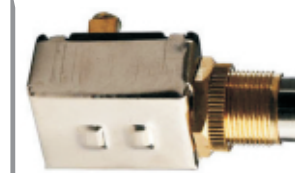

Relays
12V 4 Pin 12V 5 Pin
24V 4 Pin 24V 5 Pin
Activa Relay
12V 4 Pin

Head Light Relay
12V 400W 24V 400W
FLASHER

Combination Switch 1612TC

Starter Button Brass Body

Tongle Switch

Head Light Switch Universal

Combination Switch Ashoka Leyland

Head Light Switch L Type

Push Ideal

Push Pull

PINO SWITCH

HOLDER

3 Pin Holder

H1 Holder