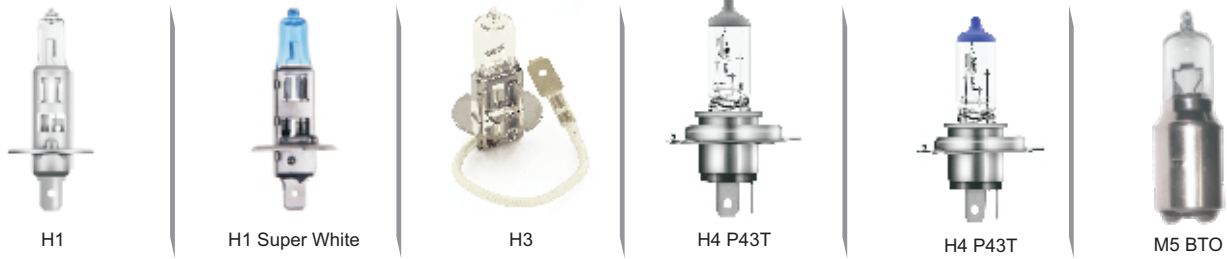

HALOGEN LAMPS